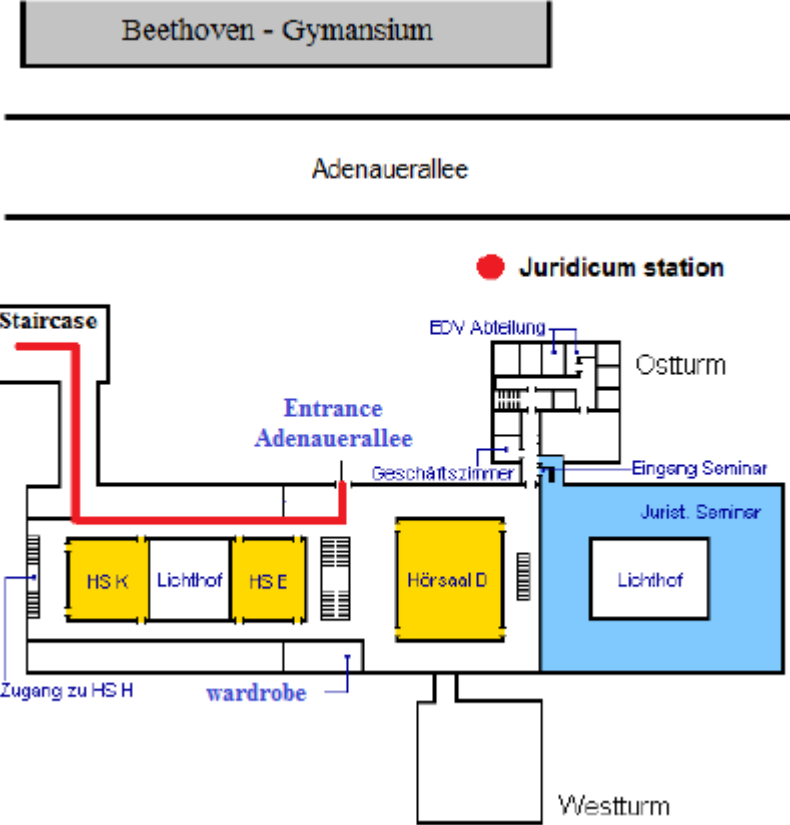

Institute for Microeconomics

How to find us

Institut für Mikroökonomik
Adenauerallee 24 (Juridicum)
53113 Bonn

From Bonn Hbf to Juridicum:

By subway: From Bonn Hauptbahnhof it takes only a few minutes to get to the Juridicum:

Take the tram 16, 63, 66 direction Bad Godesberg / Ramersdorf / Bad Honnef. Get off at the second stop, "Juridicum" and exit the subway station via the escalators. From here, follow the instructions under "*Entrance Adenauerallee*"

Orientation inside the Juridicum:

Entrance Adenauerallee

You find our Institute on the 3rd floor.

Entrance Lennéstraße

Walk up to the next floor and then follow the red line in the “Entrance Adenauerallee” map.