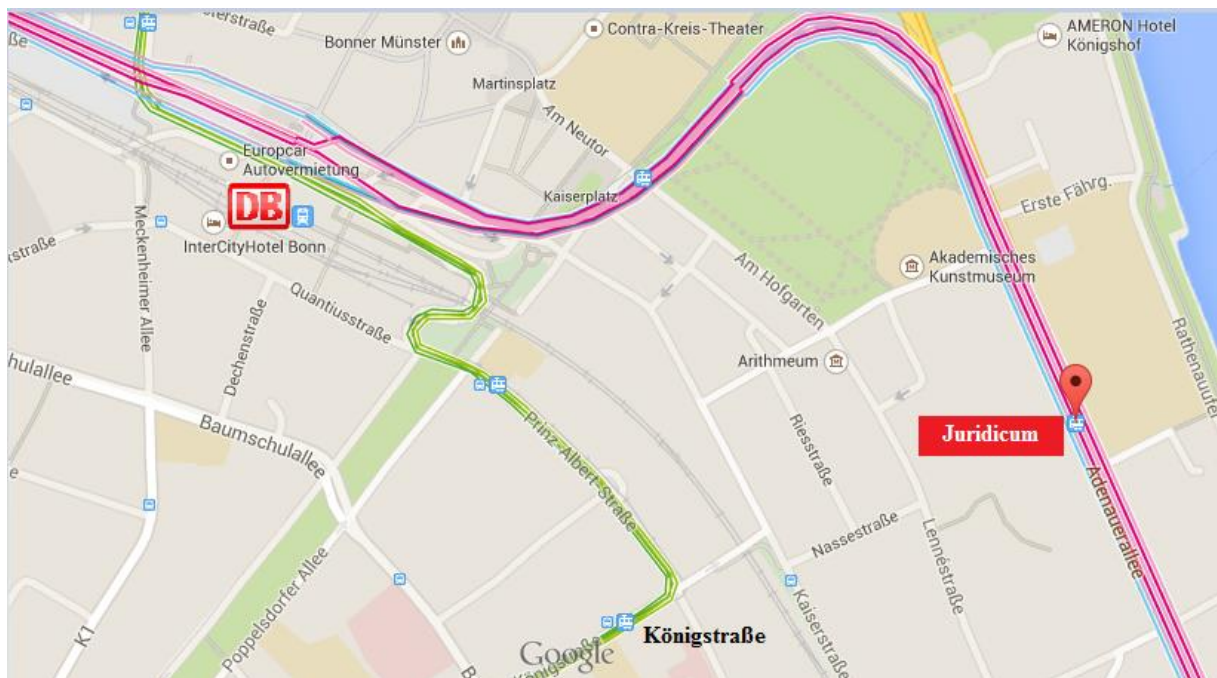

Institute for Microeconomics

How to find us

Institut für Mikroökonomik
Adenauerallee 24 (Juridicum)
53113 Bonn

From Bonn Hbf to Juridicum:

By subway: From Bonn Hauptbahnhof it takes only a few minutes to get to the Juridicum:

Take the tram 16, 63, 66 direction Bad Godesberg / Ramersdorf / Bad Honnef. Get off at the second stop, "Juridicum" and exit the subway station via the escalators. From here, follow the instructions under "*Entrance Adenauerallee*"

Orientation inside the Juridicum:

Entrance Adenauerallee

You find our Institute on the 3rd floor.

Entrance Lennéstraße

Walk up to the next floor and then follow the red line in the “Entrance Adenauerallee” map.

View “Lennéstraße”