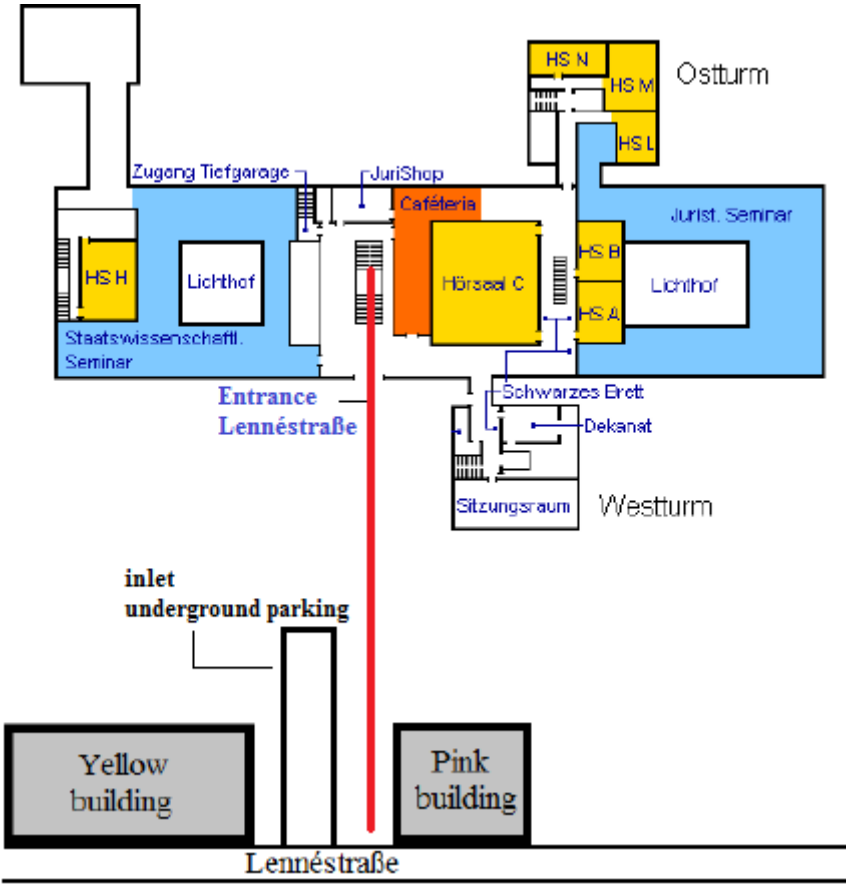

Take the tram 16, 63, 66 direction Bad Godesberg / Ramersdorf / Bad Honnef. Get off at the second stop, "Juridicum" and exit the subway station via the escalators. From here, follow the instructions under "*Entrance Adenauerallee*"

Orientation inside the Juridicum:

Entrance Adenauerallee

You find our Institute on the 3rd floor.

Entrance Lennéstraße

Walk up to the next floor and then follow the red line in the “Entrance Adenauerallee” map.