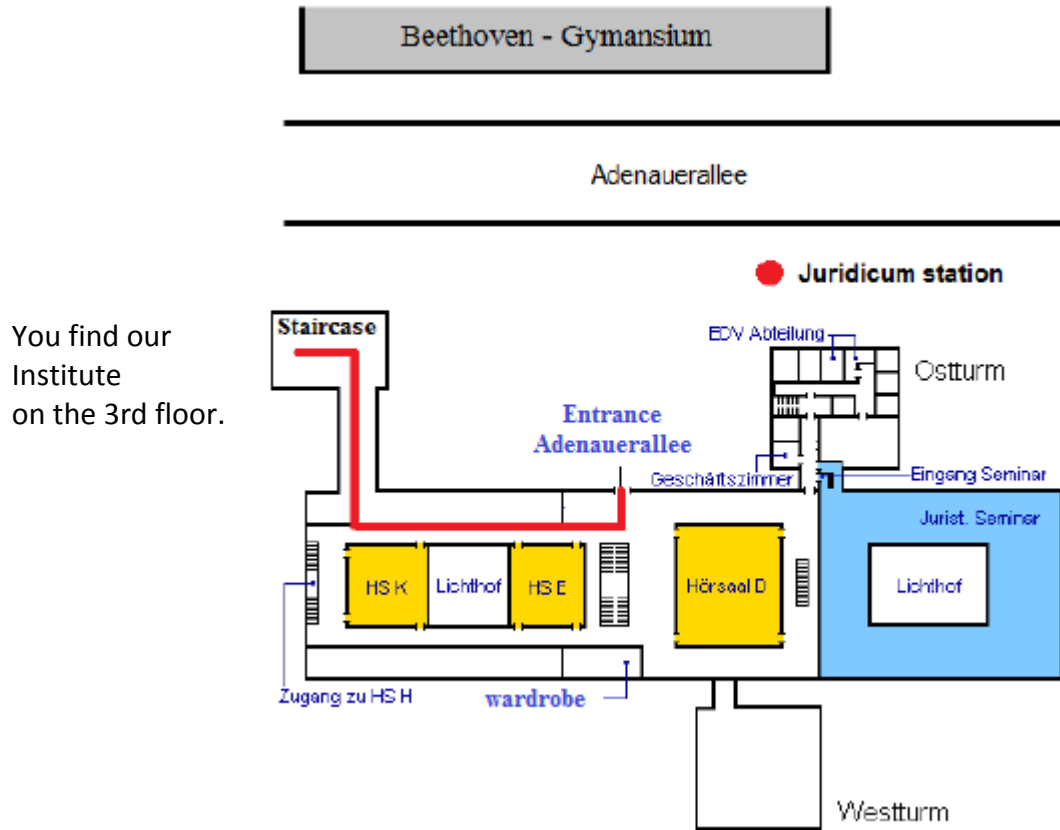

Institute for Microeconomics

How to find us

Rheinische
Friedrich-Wilhelms-
Universität Bonn

Institut für Mikroökonomik
Adenauerallee 24 (Juridicum)
53113 Bonn

From Bonn Hbf to Juridicum:

It is an approximate 900m walk from Bonn Hbf to Juridicum. Leave the station through the main hall (accessible via platform 1) towards Bonn City. Turn right and pass through the bus terminal towards the “Deutsche Bank” building. Then follow **Kaiserstraße** for 400m and turn left into **Nassestraße**. After passing Nassestraße, cross Lennéstraße where you will see the inlet to an underground garage right in front of you. To get to the Juridicum, follow the sidewalk along this underground garage inlet. From here, follow the instructions under “Entrance Lennéstraße” to find our Institute inside the building.

Public Transport:

To get from the **Main Station** (Bonn Hbf) to **Juridicum**, you may also take any underground train of line 16,63,66 or 68. All of them are departing either from platform U2 or U4.

Leave the train after two stops and take the exit “Adenauerallee”, which is just in front of the Entrance to the Juridicum.

Orientation inside the Juridicum:

Entrance Adenauerallee

You find our Institute on the 3rd floor.

Entrance Lennéstraße

Walk up to the next floor and then follow the red line in the “Entrance Adenauerallee” map.