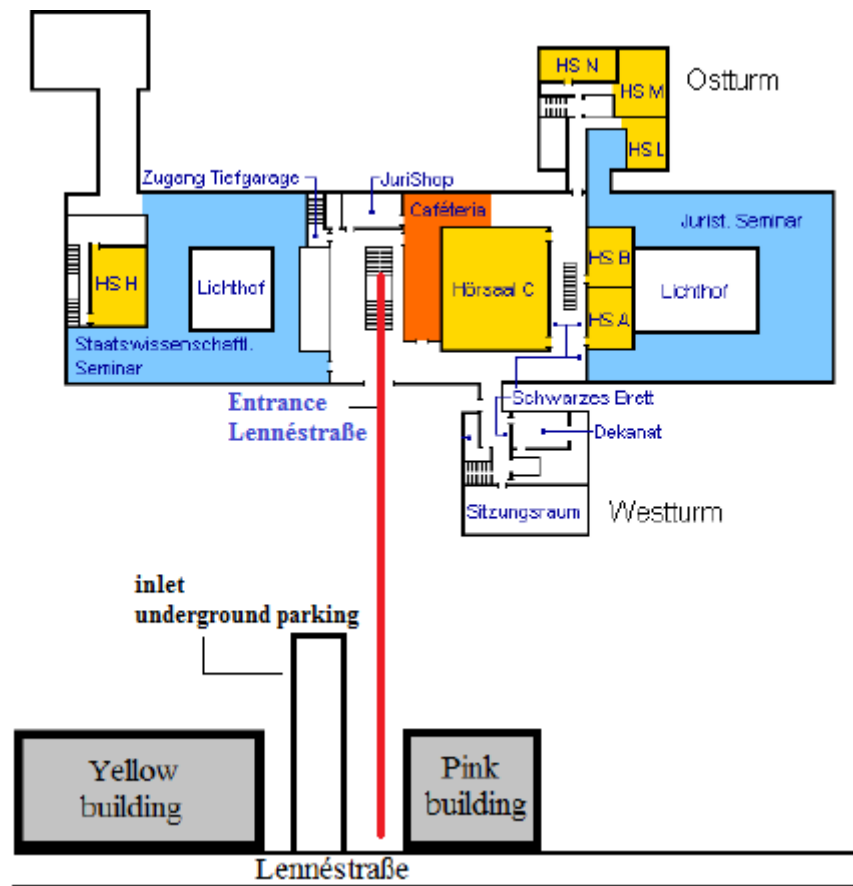

Institute for Microeconomics

How to find us

Rheinische
Friedrich-Wilhelms-
Universität Bonn

Institut für Mikroökonomik
Adenauerallee 24 (Juridicum)
53113 Bonn

From Bonn Hbf to Juridicum:

It is an approximate 900m walk from Bonn Hbf to Juridicum. Leave the station through the main hall (accessible via platform 1) towards Bonn City. Turn right and pass through the bus terminal towards the “Deutsche Bank” building. Then follow **Kaiserstraße** for 400m and turn left into **Nassestraße**. After passing Nassestraße, cross Lennéstraße where you will see the inlet to an underground garage right in front of you. To get to the Juridicum, follow the sidewalk along this underground garage inlet. From here, follow the instructions under “Entrance Lennéstraße” to find our Institute inside the building.

Public Transport:

To get from the **Main Station** (Bonn Hbf) to **Juridicum**, you may also take any underground train of line 16,63,66 or 68. All of them are departing either from platform U2 or U4.

Leave the train after two stops and take the exit “Adenauerallee”, which is just in front of the Entrance to the Juridicum.

Orientation inside the Juridicum:

Entrance Adenauerallee

You find our Institute on the 3rd floor.

Entrance Lennéstraße

Walk up to the next floor and then follow the red line in the “Entrance Adenauerallee” map.