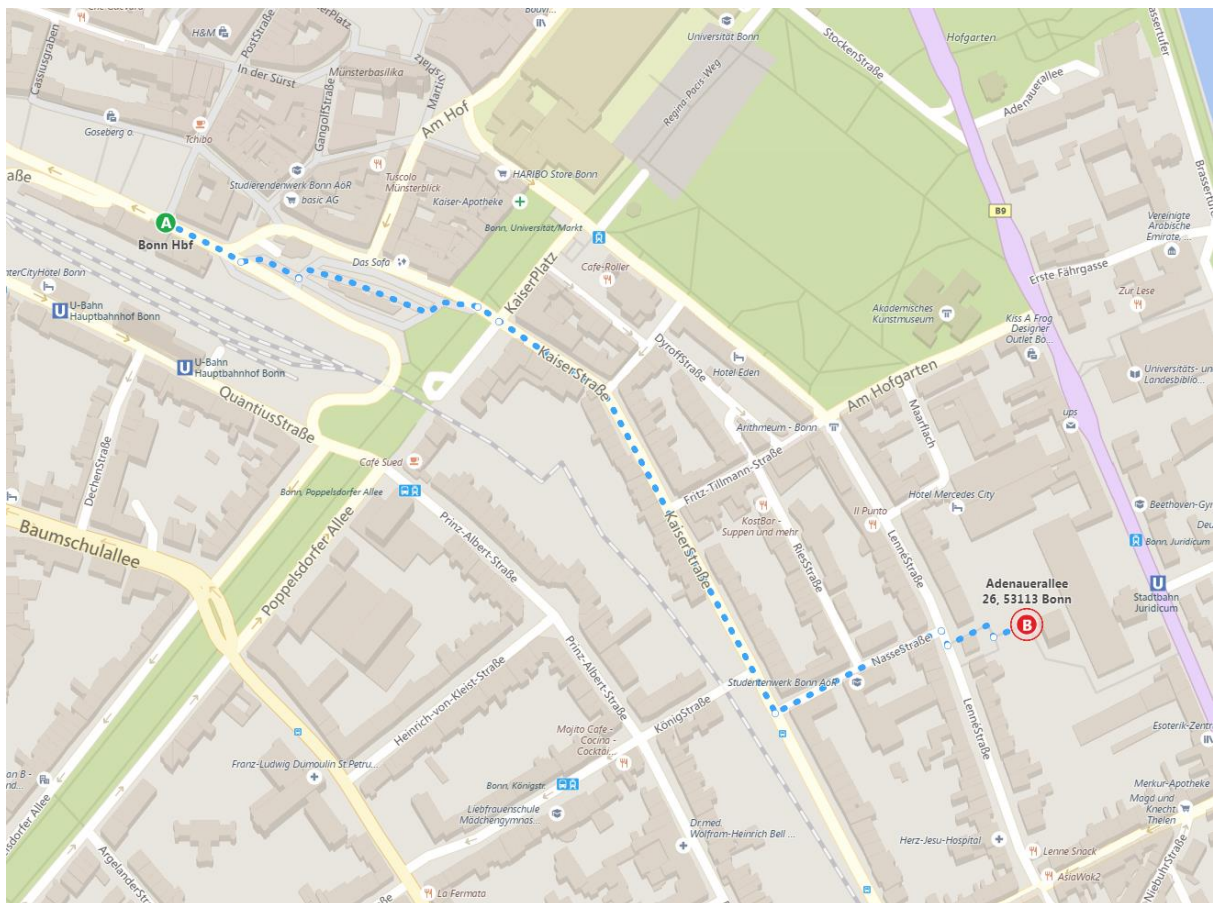

Institute for Microeconomics

How to find us

Rheinische
Friedrich-Wilhelms-
Universität Bonn

Institut für Mikroökonomik
Adenauerallee 24 (Juridicum)
53113 Bonn

From Bonn Hbf to Juridicum:

It is an approximate 900m walk from Bonn Hbf to Juridicum. Leave the station through the main hall (accessible via platform 1) towards Bonn City. Turn right and pass through the bus terminal towards the “Deutsche Bank” building. Then follow **Kaiserstraße** for 400m and turn left into **Nassestraße**. After passing Nassestraße, cross Lennéstraße where you will see the inlet to an underground garage right in front of you. To get to the Juridicum, follow the sidewalk along this underground garage inlet. From here, follow the instructions under “Entrance Lennéstraße” to find our Institute inside the building.

Public Transport:

To get from the **Main Station** (Bonn Hbf) to **Juridicum**, you may also take any underground train of line 16,63,66 or 68. All of them are departing either from platform U2 or U4.

Leave the train after two stops and take the exit “Adenauerallee”, which is just in front of the Entrance to the Juridicum.

Orientation inside the Juridicum:

Entrance Adenauerallee

You find our Institute on the 3rd floor.

Entrance Lennéstraße

Walk up to the next floor and then follow the red line in the “Entrance Adenauerallee” map.

View “Lennéstraße”