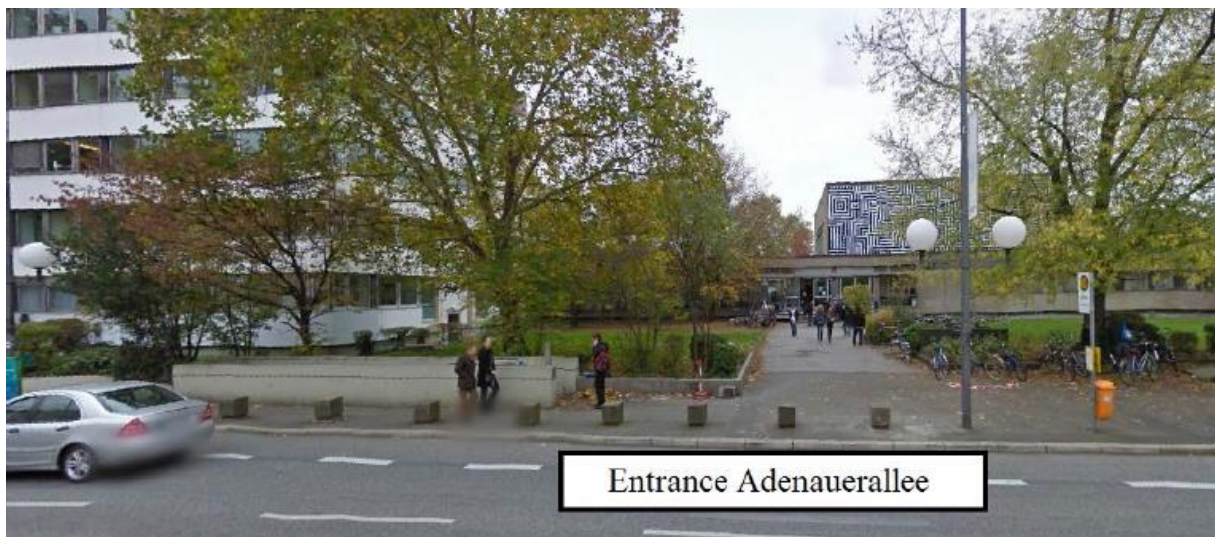

Institute for Microeconomics

How to find us

Rheinische
Friedrich-Wilhelms-
Universität Bonn

Institut für Mikroökonomik
Adenauerallee 24 (Juridicum)
53113 Bonn

From Bonn Hbf to Juridicum:

It is an approximate 900m walk from Bonn Hbf to Juridicum. Leave the station through the main hall (accessible via platform 1) towards Bonn City. Turn right and pass through the bus terminal towards the “Deutsche Bank” building. Then follow **Kaiserstraße** for 400m and turn left into **Nassestraße**. After passing Nassestraße, cross Lennéstraße where you will see the inlet to an underground garage right in front of you. To get to the Juridicum, follow the sidewalk along this underground garage inlet. From here, follow the instructions under “Entrance Lennéstraße” to find our Institute inside the building.

Public Transport:

To get from the **Main Station** (Bonn Hbf) to **Juridicum**, you may also take any underground train of line 16,63,66 or 68. All of them are departing either from platform U2 or U4.

Leave the train after two stops and take the exit “Adenauerallee”, which is just in front of the Entrance to the Juridicum.

Orientation inside the Juridicum:

Entrance Adenauerallee

You find our Institute on the 3rd floor.

Entrance Lennéstraße

Walk up to the next floor and then follow the red line in the “Entrance Adenauerallee” map.